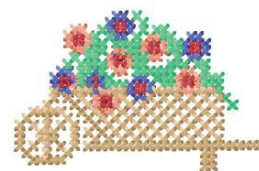

Name: Floral Wheelbarrow Machine Embroidery Design

SKU: DC01-QCS00017

Brand: Dakota Collectibles

Unique Colors: 13 (5 color Stops)

Unique Colors

	Color Name (Color Code)	Manufacturer - Type
	Super White (1001) [No Color Selected]	madeira - rayon
	Dusty Lilac (1263) [No Color Selected]	madeira - rayon
	Crocus (286)	Exquisite - Polyester 1000m

Complete Color Sequence

#		Color Name (Color Code)	Manufacturer - Type
1		Super White (1001) [No Color Selected]	madeira - rayon
2		Super White (1001) [No Color Selected]	madeira - rayon
3		Crocus (286)	Exquisite - Polyester 1000m