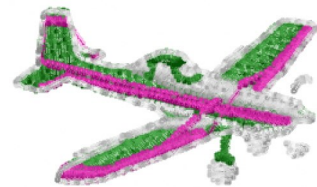

Name: Small Air Plane Machine Embroidery Design

SKU: DS01-Plane_Twelve

Brand: DataStitch

Unique Colors: 13 (5 color Stops)

Unique Colors

	Color Name (Color Code)	Manufacturer - Type
	Super White (1001) [No Color Selected]	madeira - rayon
	Dusty Lilac (1263) [No Color Selected]	madeira - rayon
	Crocus (286)	Exquisite - Polyester 1000m

Complete Color Sequence

#		Color Name (Color Code)	Manufacturer - Type
1		Super White (1001) [No Color Selected]	madeira - rayon
2		Super White (1001) [No Color Selected]	madeira - rayon
3		Crocus (286)	Exquisite - Polyester 1000m