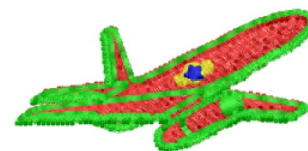

Name: Jet Airplane Machine Embroidery Design

SKU: DS01-Plane_Ten

Brand: DataStitch

Unique Colors: 13 (5 color Stops)

Unique Colors

	Color Name (Color Code)	Manufacturer - Type
	Super White (1001) [No Color Selected]	madeira - rayon
	Dusty Lilac (1263) [No Color Selected]	madeira - rayon
	Crocus (286)	Exquisite - Polyester 1000m

Complete Color Sequence

#		Color Name (Color Code)	Manufacturer - Type
1		Super White (1001) [No Color Selected]	madeira - rayon
2		Super White (1001) [No Color Selected]	madeira - rayon
3		Crocus (286)	Exquisite - Polyester 1000m