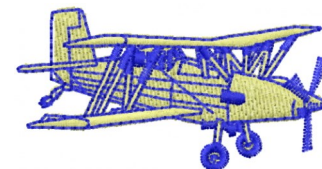

Name: Antique Airplane Machine Embroidery Design

SKU: DS01-Plane_Six

Brand: DataStitch

Unique Colors: 13 (2 color Stops)

Unique Colors

	Color Name (Color Code)	Manufacturer - Type
	Super White (1001) [No Color Selected]	madeira - rayon
	Dusty Lilac (1263) [No Color Selected]	madeira - rayon
	Crocus (286)	Exquisite - Polyester 1000m

Complete Color Sequence

#		Color Name (Color Code)	Manufacturer - Type
1		Super White (1001) [No Color Selected]	madeira - rayon
2		Super White (1001) [No Color Selected]	madeira - rayon
3		Crocus (286)	Exquisite - Polyester 1000m