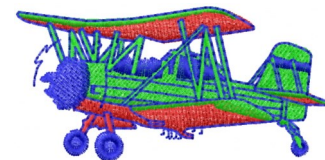

Name: Biplane Machine Embroidery Design

SKU: DS01-Plane_Eight

Brand: DataStitch

Unique Colors: 13 (5 color Stops)

Unique Colors

	Color Name (Color Code)	Manufacturer - Type
	Super White (1001) [No Color Selected]	madeira - rayon
	Dusty Lilac (1263) [No Color Selected]	madeira - rayon
	Crocus (286)	Exquisite - Polyester 1000m

Complete Color Sequence

#		Color Name (Color Code)	Manufacturer - Type
1		Super White (1001) [No Color Selected]	madeira - rayon
2		Super White (1001) [No Color Selected]	madeira - rayon
3		Crocus (286)	Exquisite - Polyester 1000m