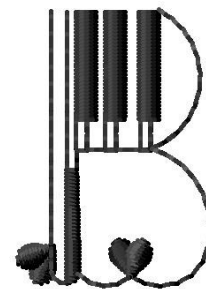

Name: Piano B

SKU: GSD01-PianoRB

Brand: Grand Slam Designs

Unique Colors: 13 (1 color Stops)

Unique Colors

	Color Name (Color Code)	Manufacturer - Type
	Super White (1001) [No Color Selected]	madeira - rayon
	Dusty Lilac (1263) [No Color Selected]	madeira - rayon
	Crocus (286)	Exquisite - Polyester 1000m

Complete Color Sequence

#		Color Name (Color Code)	Manufacturer - Type
1		Super White (1001) [No Color Selected]	madeira - rayon
2		Super White (1001) [No Color Selected]	madeira - rayon
3		Crocus (286)	Exquisite - Polyester 1000m