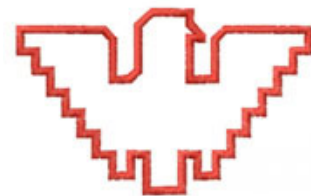

Name: INDIAN EAGLE Machine Embroidery Design

SKU: DS01-Phoenix

Brand: DataStitch

Unique Colors: 13 (1 color Stops)

Unique Colors

	Color Name (Color Code)	Manufacturer - Type
	Super White (1001) [No Color Selected]	madeira - rayon
	Dusty Lilac (1263) [No Color Selected]	madeira - rayon
	Crocus (286)	Exquisite - Polyester 1000m