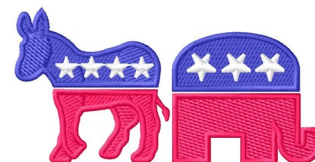

Name: Political Symbol Machine Embroidery Design

SKU: GSD01-POL168

Brand: Grand Slam Designs

Unique Colors: 13 (6 color Stops)

Unique Colors

	Color Name (Color Code)	Manufacturer - Type
	Super White (1001) [No Color Selected]	madeira - rayon
	Dusty Lilac (1263) [No Color Selected]	madeira - rayon
	Crocus (286)	Exquisite - Polyester 1000m