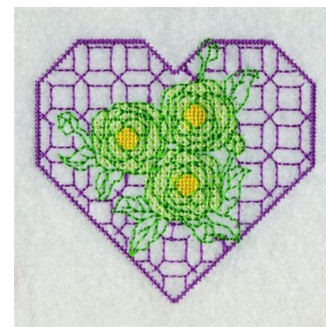

Name: Cross Stitch Heart Machine Embroidery Design

SKU: PRE01-PME0175_009

Brand: Premium Embroidery

Unique Colors: 13 (4 color Stops)

Unique Colors

	Color Name (Color Code)	Manufacturer - Type
	Super White (1001) [No Color Selected]	madeira - rayon
	Dusty Lilac (1263) [No Color Selected]	madeira - rayon
	Crocus (286)	Exquisite - Polyester 1000m

Complete Color Sequence

#		Color Name (Color Code)	Manufacturer - Type
1		Super White (1001) [No Color Selected]	madeira - rayon
2		Super White (1001) [No Color Selected]	madeira - rayon
3		Crocus (286)	Exquisite - Polyester 1000m