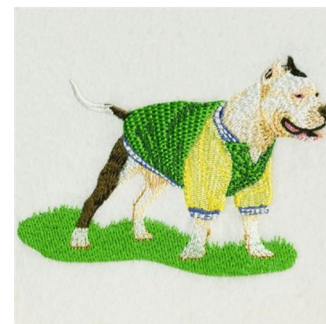

Name: Realistic Pitbull Machine Embroidery Design

SKU: PRE01-PME0114_004

Brand: Premium Embroidery

Unique Colors: 13 (16 color Stops)

Unique Colors

	Color Name (Color Code)	Manufacturer - Type
	Super White (1001) [No Color Selected]	madeira - rayon
	Dusty Lilac (1263) [No Color Selected]	madeira - rayon
	Crocus (286)	Exquisite - Polyester 1000m

Complete Color Sequence

#		Color Name (Color Code)	Manufacturer - Type
1		Super White (1001) [No Color Selected]	madeira - rayon
2		Super White (1001) [No Color Selected]	madeira - rayon
3		Crocus (286)	Exquisite - Polyester 1000m