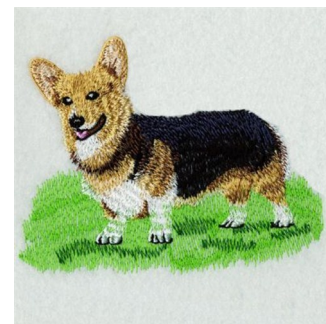

Name: Realistic Corgi Machine Embroidery Design

SKU: PRE01-PME0105_006

Brand: Premium Embroidery

Unique Colors: 13 (13 color Stops)

Unique Colors

	Color Name (Color Code)	Manufacturer - Type
	Super White (1001) [No Color Selected]	madeira - rayon
	Dusty Lilac (1263) [No Color Selected]	madeira - rayon
	Crocus (286)	Exquisite - Polyester 1000m

Complete Color Sequence

#		Color Name (Color Code)	Manufacturer - Type
1		Super White (1001) [No Color Selected]	madeira - rayon
2		Super White (1001) [No Color Selected]	madeira - rayon
3		Crocus (286)	Exquisite - Polyester 1000m