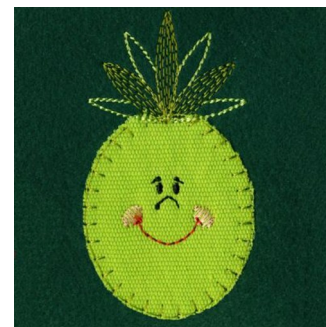

Name: Applique Pineapple Machine Embroidery Design

SKU: PRE01-PME0084A_001

Brand: Premium Embroidery

Unique Colors: 13 (7 color Stops)

Unique Colors

	Color Name (Color Code)	Manufacturer - Type
	Super White (1001) [No Color Selected]	madeira - rayon
	Dusty Lilac (1263) [No Color Selected]	madeira - rayon
	Crocus (286)	Exquisite - Polyester 1000m

Complete Color Sequence

#		Color Name (Color Code)	Manufacturer - Type
1		Super White (1001) [No Color Selected]	madeira - rayon
2		Super White (1001) [No Color Selected]	madeira - rayon
3		Crocus (286)	Exquisite - Polyester 1000m