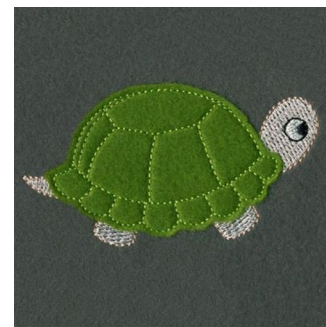

Name: Applique Turtle Machine Embroidery Design

SKU: PRE01-PME0074A_010

Brand: Premium Embroidery

Unique Colors: 13 (6 color Stops)

Unique Colors

	Color Name (Color Code)	Manufacturer - Type
	Super White (1001) [No Color Selected]	madeira - rayon
	Dusty Lilac (1263) [No Color Selected]	madeira - rayon
	Crocus (286)	Exquisite - Polyester 1000m

Complete Color Sequence

#		Color Name (Color Code)	Manufacturer - Type
1		Super White (1001) [No Color Selected]	madeira - rayon
2		Super White (1001) [No Color Selected]	madeira - rayon
3		Crocus (286)	Exquisite - Polyester 1000m