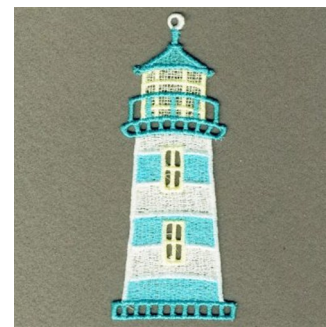

Name: FSL Lighthouse Machine Embroidery Design

SKU: PRE01-PME0046A_010

Brand: Premium Embroidery

Unique Colors: 13 (5 color Stops)

Unique Colors

	Color Name (Color Code)	Manufacturer - Type
	Super White (1001) [No Color Selected]	madeira - rayon
	Dusty Lilac (1263) [No Color Selected]	madeira - rayon
	Crocus (286)	Exquisite - Polyester 1000m

Complete Color Sequence

#		Color Name (Color Code)	Manufacturer - Type
1		Super White (1001) [No Color Selected]	madeira - rayon
2		Super White (1001) [No Color Selected]	madeira - rayon
3		Crocus (286)	Exquisite - Polyester 1000m