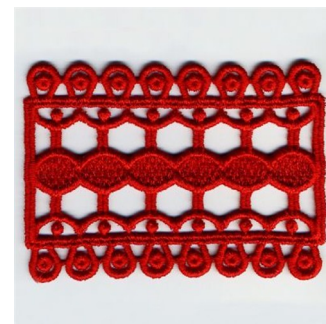

Name: FSL Oval Border Machine Embroidery Design

SKU: PRE01-PME0028A_008

Brand: Premium Embroidery

Unique Colors: 13 (1 color Stops)

Unique Colors

	Color Name (Color Code)	Manufacturer - Type
	Super White (1001) [No Color Selected]	madeira - rayon
	Dusty Lilac (1263) [No Color Selected]	madeira - rayon
	Crocus (286)	Exquisite - Polyester 1000m

Complete Color Sequence

#		Color Name (Color Code)	Manufacturer - Type
1		Super White (1001) [No Color Selected]	madeira - rayon
2		Super White (1001) [No Color Selected]	madeira - rayon
3		Crocus (286)	Exquisite - Polyester 1000m