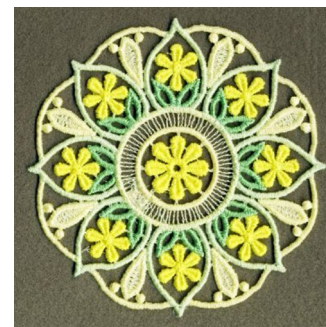

**Name:** FSL Floral Doily

**SKU:** PRE01-PME0001A\_004

**Brand:** Premium Embroidery

**Unique Colors:** 13 (5 color Stops)

## Unique Colors

	<b>Color Name (Color Code)</b>	<b>Manufacturer - Type</b>
	Super White (1001) [No Color Selected]	madeira - rayon
	Dusty Lilac (1263) [No Color Selected]	madeira - rayon
	Crocus (286)	Exquisite - Polyester 1000m

# Complete Color Sequence

#		Color Name (Color Code)	Manufacturer - Type
1		Super White (1001) [No Color Selected]	madeira - rayon
2		Super White (1001) [No Color Selected]	madeira - rayon
3		Crocus (286)	Exquisite - Polyester 1000m