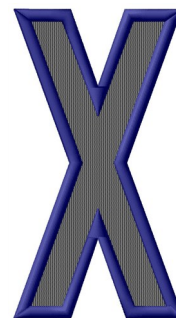

Name: Plain Letter X Machine Embroidery Design

SKU: GSD01-PLAINX

Brand: Grand Slam Designs

Unique Colors: 13 (3 color Stops)

Unique Colors

	Color Name (Color Code)	Manufacturer - Type
	Super White (1001) [No Color Selected]	madeira - rayon
	Dusty Lilac (1263) [No Color Selected]	madeira - rayon
	Crocus (286)	Exquisite - Polyester 1000m

Complete Color Sequence

#		Color Name (Color Code)	Manufacturer - Type
1		Super White (1001) [No Color Selected]	madeira - rayon
2		Super White (1001) [No Color Selected]	madeira - rayon
3		Crocus (286)	Exquisite - Polyester 1000m