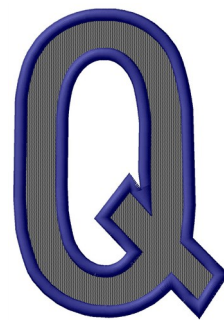

Name: Plain Letter Q Machine Embroidery Design

SKU: GSD01-PLAINQ

Brand: Grand Slam Designs

Unique Colors: 13 (3 color Stops)

Unique Colors

	Color Name (Color Code)	Manufacturer - Type
	Super White (1001) [No Color Selected]	madeira - rayon
	Dusty Lilac (1263) [No Color Selected]	madeira - rayon
	Crocus (286)	Exquisite - Polyester 1000m