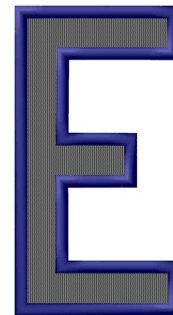

Name: Plain Letter E Machine Embroidery Design

SKU: GSD01-PLAINE

Brand: Grand Slam Designs

Unique Colors: 13 (3 color Stops)

Unique Colors

	Color Name (Color Code)	Manufacturer - Type
	Super White (1001) [No Color Selected]	madeira - rayon
	Dusty Lilac (1263) [No Color Selected]	madeira - rayon
	Crocus (286)	Exquisite - Polyester 1000m

Complete Color Sequence

#		Color Name (Color Code)	Manufacturer - Type
1		Super White (1001) [No Color Selected]	madeira - rayon
2		Super White (1001) [No Color Selected]	madeira - rayon
3		Crocus (286)	Exquisite - Polyester 1000m