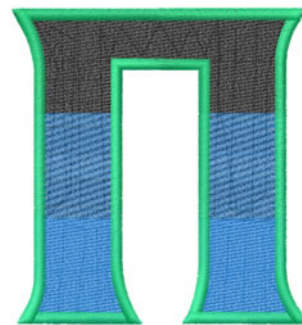

**Name:** Toga Pi

**SKU:** GSD01-Pi

**Brand:** Grand Slam Designs

**Unique Colors:** 13 (4 color Stops)

## Unique Colors

	<b>Color Name (Color Code)</b>	<b>Manufacturer - Type</b>
	Super White (1001) [No Color Selected]	madeira - rayon
	Dusty Lilac (1263) [No Color Selected]	madeira - rayon
	Crocus (286)	Exquisite - Polyester 1000m

# Complete Color Sequence

#		Color Name (Color Code)	Manufacturer - Type
1		Super White (1001) [No Color Selected]	madeira - rayon
2		Super White (1001) [No Color Selected]	madeira - rayon
3		Crocus (286)	Exquisite - Polyester 1000m