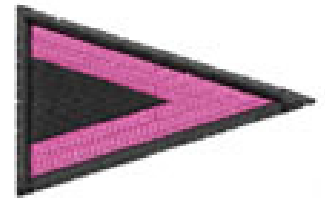

**Name:** SIGNAL FLAG 1ST REPEATER

**SKU:** DS01-PEN1ST

**Brand:** DataStitch

**Unique Colors:** 13 (3 color Stops)

## Unique Colors

	<b>Color Name (Color Code)</b>	<b>Manufacturer - Type</b>
	Super White (1001) [No Color Selected]	madeira - rayon
	Dusty Lilac (1263) [No Color Selected]	madeira - rayon
	Crocus (286)	Exquisite - Polyester 1000m

# Complete Color Sequence

#		Color Name (Color Code)	Manufacturer - Type
1		Super White (1001) [No Color Selected]	madeira - rayon
2		Super White (1001) [No Color Selected]	madeira - rayon
3		Crocus (286)	Exquisite - Polyester 1000m