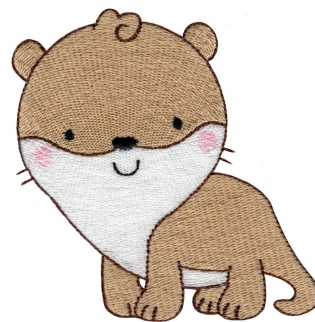

Name: Otters2 Machine Embroidery Design

SKU: BC01-Otters2

Brand: BunnyCup Embroidery

Unique Colors: 13 (6 color Stops)

Unique Colors

	Color Name (Color Code)	Manufacturer - Type
	Super White (1001) [No Color Selected]	madeira - rayon
	Dusty Lilac (1263) [No Color Selected]	madeira - rayon
	Crocus (286)	Exquisite - Polyester 1000m

Complete Color Sequence

#		Color Name (Color Code)	Manufacturer - Type
1		Super White (1001) [No Color Selected]	madeira - rayon
2		Super White (1001) [No Color Selected]	madeira - rayon
3		Crocus (286)	Exquisite - Polyester 1000m