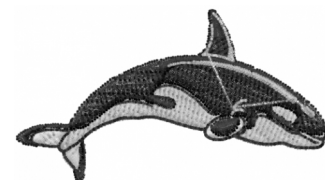

Name: Orca Machine Embroidery Design

SKU: DS01-Orca

Brand: DataStitch

Unique Colors: 13 (3 color Stops)

Unique Colors

	Color Name (Color Code)	Manufacturer - Type
	Super White (1001) [No Color Selected]	madeira - rayon
	Dusty Lilac (1263) [No Color Selected]	madeira - rayon
	Crocus (286)	Exquisite - Polyester 1000m