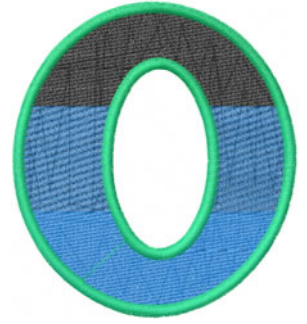

**Name:** Toga Omicron

**SKU:** GSD01-Omicron

**Brand:** Grand Slam Designs

**Unique Colors:** 13 (4 color Stops)

## Unique Colors

	<b>Color Name (Color Code)</b>	<b>Manufacturer - Type</b>
	Super White (1001) [No Color Selected]	madeira - rayon
	Dusty Lilac (1263) [No Color Selected]	madeira - rayon
	Crocus (286)	Exquisite - Polyester 1000m

# Complete Color Sequence

#		Color Name (Color Code)	Manufacturer - Type
1		Super White (1001) [No Color Selected]	madeira - rayon
2		Super White (1001) [No Color Selected]	madeira - rayon
3		Crocus (286)	Exquisite - Polyester 1000m