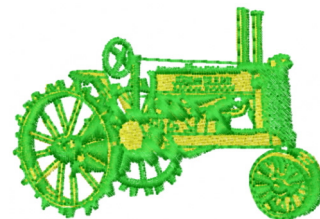

Name: Old John Deere Machine Embroidery Design

SKU: DS01-Old_John_Deere

Brand: DataStitch

Unique Colors: 13 (2 color Stops)

Unique Colors

	Color Name (Color Code)	Manufacturer - Type
	Super White (1001) [No Color Selected]	madeira - rayon
	Dusty Lilac (1263) [No Color Selected]	madeira - rayon
	Crocus (286)	Exquisite - Polyester 1000m

Complete Color Sequence

#		Color Name (Color Code)	Manufacturer - Type
1		Super White (1001) [No Color Selected]	madeira - rayon
2		Super White (1001) [No Color Selected]	madeira - rayon
3		Crocus (286)	Exquisite - Polyester 1000m