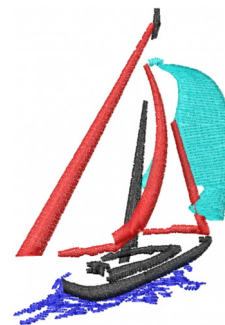

Name: Sailing Machine Embroidery Design

SKU: DS01-Ocean_Lake_Sailing

Brand: DataStitch

Unique Colors: 13 (4 color Stops)

Unique Colors

| | Color Name (Color Code) | Manufacturer - Type |
|--|--|-----------------------------|
|  | Super White (1001) [No Color Selected] | madeira - rayon |
|  | Dusty Lilac (1263) [No Color Selected] | madeira - rayon |
|  | Crocus (286) | Exquisite - Polyester 1000m |

Complete Color Sequence

| # | | Color Name (Color Code) | Manufacturer - Type |
|---|---|--|--------------------------------|
| 1 |  | Super White (1001) [No Color Selected] | madeira - rayon |
| 2 |  | Super White (1001) [No Color Selected] | madeira - rayon |
| 3 |  | Crocus (286) | Exquisite - Polyester 1000m |