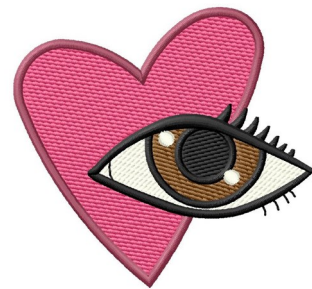

Name: Heart & Eye Machine Embroidery Design

SKU: GSD01-OCG663

Brand: Grand Slam Designs

Unique Colors: 13 (5 color Stops)

Unique Colors

	Color Name (Color Code)	Manufacturer - Type
	Super White (1001) [No Color Selected]	madeira - rayon
	Dusty Lilac (1263) [No Color Selected]	madeira - rayon
	Crocus (286)	Exquisite - Polyester 1000m

Complete Color Sequence

#		Color Name (Color Code)	Manufacturer - Type
1		Super White (1001) [No Color Selected]	madeira - rayon
2		Super White (1001) [No Color Selected]	madeira - rayon
3		Crocus (286)	Exquisite - Polyester 1000m