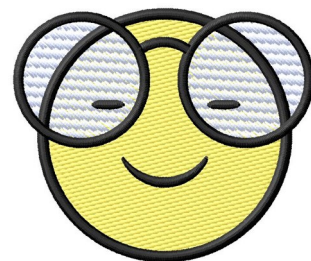

Name: Glasses Smiley Machine Embroidery Design

SKU: GSD01-OCG657

Brand: Grand Slam Designs

Unique Colors: 13 (3 color Stops)

Unique Colors

	Color Name (Color Code)	Manufacturer - Type
	Super White (1001) [No Color Selected]	madeira - rayon
	Dusty Lilac (1263) [No Color Selected]	madeira - rayon
	Crocus (286)	Exquisite - Polyester 1000m