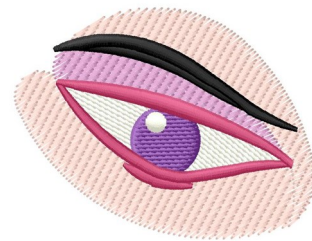

Name: Colorful Eye Machine Embroidery Design

SKU: GSD01-OCG649

Brand: Grand Slam Designs

Unique Colors: 13 (6 color Stops)

Unique Colors

	Color Name (Color Code)	Manufacturer - Type
	Super White (1001) [No Color Selected]	madeira - rayon
	Dusty Lilac (1263) [No Color Selected]	madeira - rayon
	Crocus (286)	Exquisite - Polyester 1000m

Complete Color Sequence

#		Color Name (Color Code)	Manufacturer - Type
1		Super White (1001) [No Color Selected]	madeira - rayon
2		Super White (1001) [No Color Selected]	madeira - rayon
3		Crocus (286)	Exquisite - Polyester 1000m