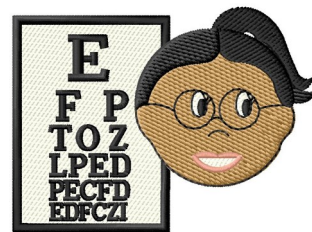

Name: Lady & Eye Chart Machine Embroidery Design

SKU: GSD01-OCG631

Brand: Grand Slam Designs

Unique Colors: 13 (7 color Stops)

Unique Colors

	Color Name (Color Code)	Manufacturer - Type
	Super White (1001) [No Color Selected]	madeira - rayon
	Dusty Lilac (1263) [No Color Selected]	madeira - rayon
	Crocus (286)	Exquisite - Polyester 1000m

Complete Color Sequence

#		Color Name (Color Code)	Manufacturer - Type
1		Super White (1001) [No Color Selected]	madeira - rayon
2		Super White (1001) [No Color Selected]	madeira - rayon
3		Crocus (286)	Exquisite - Polyester 1000m