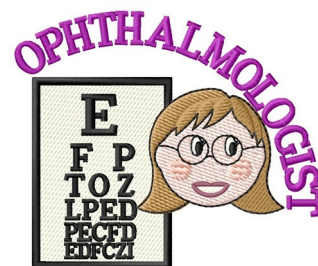

**Name:** Ophthalmologist Machine Embroidery Design

**SKU:** GSD01-OCG629T2

**Brand:** Grand Slam Designs

**Unique Colors:** 13 (7 color Stops)