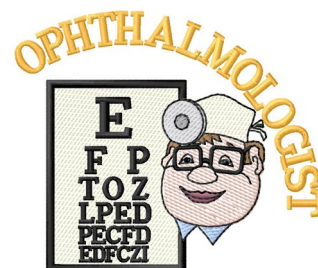

Name: Ophthalmologist Machine Embroidery Design

SKU: GSD01-OCG627T2

Brand: Grand Slam Designs

Unique Colors: 13 (10 color Stops)

Unique Colors

	Color Name (Color Code)	Manufacturer - Type
	Super White (1001) [No Color Selected]	madeira - rayon
	Dusty Lilac (1263) [No Color Selected]	madeira - rayon
	Crocus (286)	Exquisite - Polyester 1000m