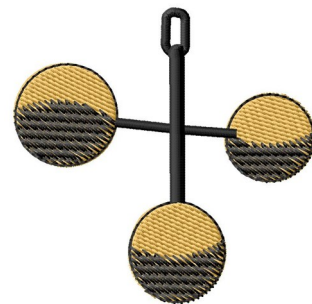

Name: Pawn Balls Machine Embroidery Design

SKU: GSD01-OCG584

Brand: Grand Slam Designs

Unique Colors: 13 (2 color Stops)

Unique Colors

	Color Name (Color Code)	Manufacturer - Type
	Super White (1001) [No Color Selected]	madeira - rayon
	Dusty Lilac (1263) [No Color Selected]	madeira - rayon
	Crocus (286)	Exquisite - Polyester 1000m

Complete Color Sequence

#		Color Name (Color Code)	Manufacturer - Type
1		Super White (1001) [No Color Selected]	madeira - rayon
2		Super White (1001) [No Color Selected]	madeira - rayon
3		Crocus (286)	Exquisite - Polyester 1000m