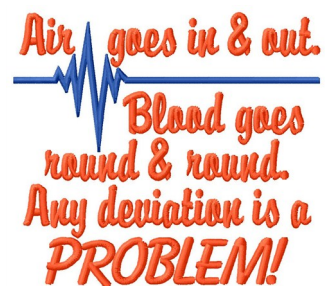

Name: Problem Machine Embroidery Design

SKU: GSD01-OCG540T2

Brand: Grand Slam Designs

Unique Colors: 13 (2 color Stops)

Unique Colors

	Color Name (Color Code)	Manufacturer - Type
	Super White (1001) [No Color Selected]	madeira - rayon
	Dusty Lilac (1263) [No Color Selected]	madeira - rayon
	Crocus (286)	Exquisite - Polyester 1000m