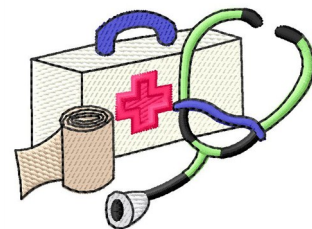

Name: Medical Kit Machine Embroidery Design

SKU: GSD01-OCG536

Brand: Grand Slam Designs

Unique Colors: 13 (7 color Stops)

Unique Colors

| | Color Name (Color Code) | Manufacturer - Type |
|--|--|-----------------------------|
|  | Super White (1001) [No Color Selected] | madeira - rayon |
|  | Dusty Lilac (1263) [No Color Selected] | madeira - rayon |
|  | Crocus (286) | Exquisite - Polyester 1000m |