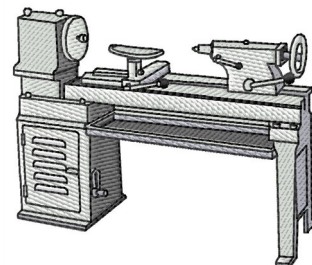

Name: Wood Turning Lathe

SKU: GSD01-OCG457

Brand: Grand Slam Designs

Unique Colors: 13 (5 color Stops)

Unique Colors

	Color Name (Color Code)	Manufacturer - Type
	Super White (1001) [No Color Selected]	madeira - rayon
	Dusty Lilac (1263) [No Color Selected]	madeira - rayon
	Crocus (286)	Exquisite - Polyester 1000m