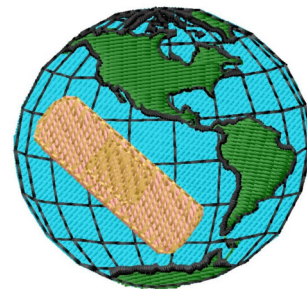

Name: Globe with Bandaid Machine Embroidery Design

SKU: GSD01-OCG374

Brand: Grand Slam Designs

Unique Colors: 13 (5 color Stops)

Unique Colors

	Color Name (Color Code)	Manufacturer - Type
	Super White (1001) [No Color Selected]	madeira - rayon
	Dusty Lilac (1263) [No Color Selected]	madeira - rayon
	Crocus (286)	Exquisite - Polyester 1000m

Complete Color Sequence

#		Color Name (Color Code)	Manufacturer - Type
1		Super White (1001) [No Color Selected]	madeira - rayon
2		Super White (1001) [No Color Selected]	madeira - rayon
3		Crocus (286)	Exquisite - Polyester 1000m