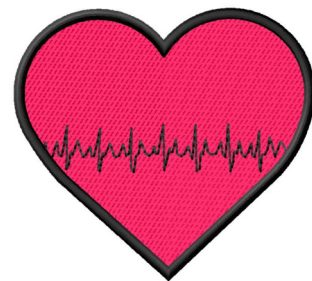

Name: Heart with Beat

SKU: GSD01-OCG358

Brand: Grand Slam Designs

Unique Colors: 13 (2 color Stops)

Unique Colors

	Color Name (Color Code)	Manufacturer - Type
	Super White (1001) [No Color Selected]	madeira - rayon
	Dusty Lilac (1263) [No Color Selected]	madeira - rayon
	Crocus (286)	Exquisite - Polyester 1000m