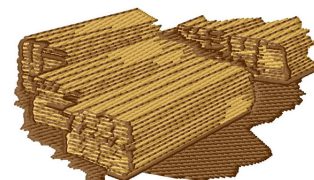

**Name:** Lumber Machine Embroidery Design

**SKU:** GSD01-OCG331

**Brand:** Grand Slam Designs

**Unique Colors:** 13 (2 color Stops)

## Unique Colors

	<b>Color Name (Color Code)</b>	<b>Manufacturer - Type</b>
	Super White (1001) [No Color Selected]	madeira - rayon
	Dusty Lilac (1263) [No Color Selected]	madeira - rayon
	Crocus (286)	Exquisite - Polyester 1000m

# Complete Color Sequence

#		Color Name (Color Code)	Manufacturer - Type
1		Super White (1001) [No Color Selected]	madeira - rayon
2		Super White (1001) [No Color Selected]	madeira - rayon
3		Crocus (286)	Exquisite - Polyester 1000m