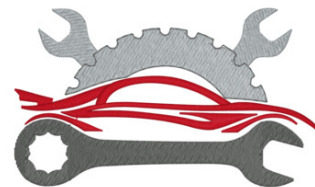

Name: Mechanic Logo Machine Embroidery Design

SKU: DC01-OC0455

Brand: Dakota Collectibles

Unique Colors: 13 (3 color Stops)

Unique Colors

	Color Name (Color Code)	Manufacturer - Type
	Super White (1001) [No Color Selected]	madeira - rayon
	Dusty Lilac (1263) [No Color Selected]	madeira - rayon
	Crocus (286)	Exquisite - Polyester 1000m