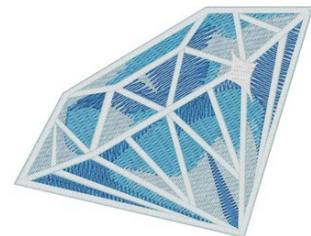

Name: Diamond Solitaire Machine Embroidery Design

SKU: DC01-OC0282

Brand: Dakota Collectibles

Unique Colors: 13 (5 color Stops)

Unique Colors

	Color Name (Color Code)	Manufacturer - Type
	Super White (1001) [No Color Selected]	madeira - rayon
	Dusty Lilac (1263) [No Color Selected]	madeira - rayon
	Crocus (286)	Exquisite - Polyester 1000m

Complete Color Sequence

#		Color Name (Color Code)	Manufacturer - Type
1		Super White (1001) [No Color Selected]	madeira - rayon
2		Super White (1001) [No Color Selected]	madeira - rayon
3		Crocus (286)	Exquisite - Polyester 1000m