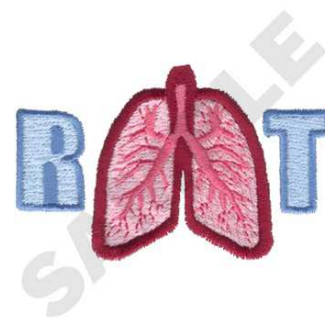

Name: Respiratory Therapy Machine Embroidery Design

SKU: DC01-OC0126

Brand: Dakota Collectibles

Unique Colors: 13 (5 color Stops)

Unique Colors

	Color Name (Color Code)	Manufacturer - Type
	Super White (1001) [No Color Selected]	madeira - rayon
	Dusty Lilac (1263) [No Color Selected]	madeira - rayon
	Crocus (286)	Exquisite - Polyester 1000m