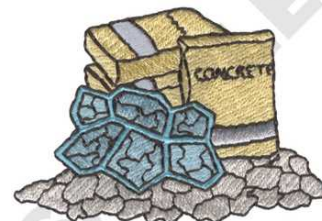

Name: Stamp Concrete Machine Embroidery Design

SKU: DC01-OC0106

Brand: Dakota Collectibles

Unique Colors: 13 (8 color Stops)

Unique Colors

	Color Name (Color Code)	Manufacturer - Type
	Super White (1001) [No Color Selected]	madeira - rayon
	Dusty Lilac (1263) [No Color Selected]	madeira - rayon
	Crocus (286)	Exquisite - Polyester 1000m

Complete Color Sequence

#		Color Name (Color Code)	Manufacturer - Type
1		Super White (1001) [No Color Selected]	madeira - rayon
2		Super White (1001) [No Color Selected]	madeira - rayon
3		Crocus (286)	Exquisite - Polyester 1000m