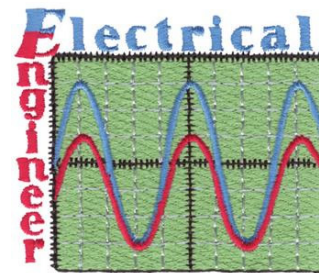

Name: Electrical Engineer Machine Embroidery Design

SKU: DC01-OC0099

Brand: Dakota Collectibles

Unique Colors: 13 (5 color Stops)

Unique Colors

	Color Name (Color Code)	Manufacturer - Type
	Super White (1001) [No Color Selected]	madeira - rayon
	Dusty Lilac (1263) [No Color Selected]	madeira - rayon
	Crocus (286)	Exquisite - Polyester 1000m