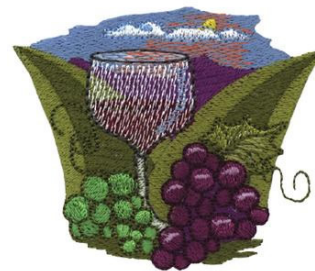

Name: Winery Machine Embroidery Design

SKU: DC01-OC0054

Brand: Dakota Collectibles

Unique Colors: 13 (20 color Stops)

Unique Colors

	Color Name (Color Code)	Manufacturer - Type
	Super White (1001) [No Color Selected]	madeira - rayon
	Dusty Lilac (1263) [No Color Selected]	madeira - rayon
	Crocus (286)	Exquisite - Polyester 1000m

Complete Color Sequence

#		Color Name (Color Code)	Manufacturer - Type
1		Super White (1001) [No Color Selected]	madeira - rayon
2		Super White (1001) [No Color Selected]	madeira - rayon
3		Crocus (286)	Exquisite - Polyester 1000m