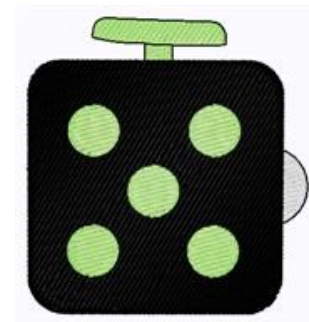

Name: Fidget Cube

SKU: GSD01-NVG474

Brand: Grand Slam Designs

Unique Colors: 13 (4 color Stops)

Unique Colors

	Color Name (Color Code)	Manufacturer - Type
	Super White (1001) [No Color Selected]	madeira - rayon
	Dusty Lilac (1263) [No Color Selected]	madeira - rayon
	Crocus (286)	Exquisite - Polyester 1000m

Complete Color Sequence

#		Color Name (Color Code)	Manufacturer - Type
1		Super White (1001) [No Color Selected]	madeira - rayon
2		Super White (1001) [No Color Selected]	madeira - rayon
3		Crocus (286)	Exquisite - Polyester 1000m