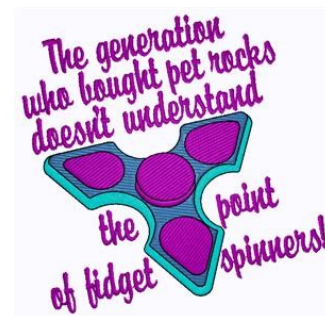

**Name:** Generation Of Fidget Spinners Machine  
Embroidery Design

**SKU:** GSD01-NVG460T1

**Brand:** Grand Slam Designs

**Unique Colors:** 13 (5 color Stops)