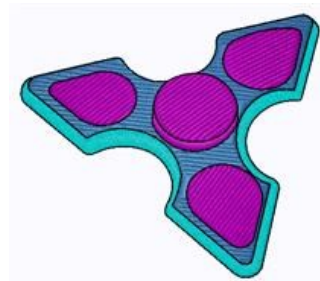

**Name:** Blue & Purple Spinner

**SKU:** GSD01-NVG460

**Brand:** Grand Slam Designs

**Unique Colors:** 13 (4 color Stops)

# Complete Color Sequence

| # |   | Color Name (Color Code)                | Manufacturer - Type            |
|---|---|--|--------------------------------|
| 1 |  | Super White (1001) [No Color Selected] | madeira - rayon                |
| 2 |  | Super White (1001) [No Color Selected] | madeira - rayon                |
| 3 |  | Crocus (286)                           | Exquisite - Polyester<br>1000m |