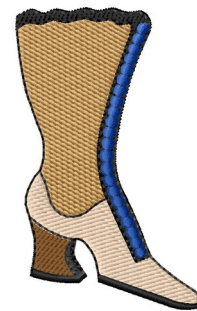

**Name:** Knee High Boot Machine Embroidery Design

**SKU:** GSD01-NVG434

**Brand:** Grand Slam Designs

**Unique Colors:** 13 (5 color Stops)

## Unique Colors

	<b>Color Name (Color Code)</b>	<b>Manufacturer - Type</b>
	Super White (1001) [No Color Selected]	madeira - rayon
	Dusty Lilac (1263) [No Color Selected]	madeira - rayon
	Crocus (286)	Exquisite - Polyester 1000m

# Complete Color Sequence

#		Color Name (Color Code)	Manufacturer - Type
1		Super White (1001) [No Color Selected]	madeira - rayon
2		Super White (1001) [No Color Selected]	madeira - rayon
3		Crocus (286)	Exquisite - Polyester 1000m