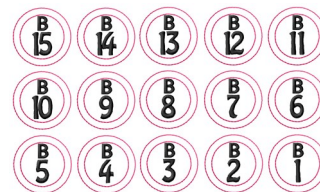

Name: Bingo Numbers Machine Embroidery Design

SKU: GSD01-NVG432cutB

Brand: Grand Slam Designs

Unique Colors: 13 (2 color Stops)

Unique Colors

	Color Name (Color Code)	Manufacturer - Type
	Super White (1001) [No Color Selected]	madeira - rayon
	Dusty Lilac (1263) [No Color Selected]	madeira - rayon
	Crocus (286)	Exquisite - Polyester 1000m

Complete Color Sequence

#		Color Name (Color Code)	Manufacturer - Type
1		Super White (1001) [No Color Selected]	madeira - rayon
2		Super White (1001) [No Color Selected]	madeira - rayon
3		Crocus (286)	Exquisite - Polyester 1000m